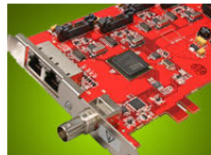

MediaStorm MS3

MediaStorm MS3 is our highest performance media server featuring dual CPU's, dual redundant power supplies and lots of expandability. The MediStorm MS3 is designed for the most demanding video applications.

Made to run the most powerful multi-display media software like Watchout, TouchDesigner and Scala, the MediaStorm MS3 media server is custom built to your exact requirements at an attractive price. The MediaStorm MS3 also supports up to 12 DisplayPort outputs featuring the latest in graphics, processor and storage technology.

MediaStorm MS3

Upgrades and Accessories

- Powerful graphics adapters. from 4 to 6 DP outputs
- Up to 8 3G SDI Bidirectional Ports
- HDMI Capture: Up to 4 x 4 ports HDMI HD Capture
- S400 Synchronization Card with Genlock
- 19" Rackmount Touchscreen LED
- Active HDMI to DP adapters and cables