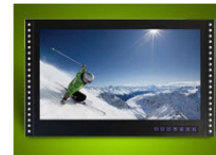

RS MediaStorm MS3

Custom Built for Optimal Performance.

RenderStorm custom builds more advanced media servers with high performance CPU and GPU's, faster storage and more input and output for digital Signage, Live Events, Broadcast, 3D Projection mapping, visitor attractions and experience centers markets.

MediaStorm MS3

MediaStorm MS3 is our highest performance media server featuring dual CPU's, dual redundant power supplies and lots of expandability. The MediStorm MS3 is designed for the most demanding video applications.

Made to run the most powerful multi-display media software like Watchout, TouchDesigner and Scala, the MediaStorm MS3 media server is custom built to your exact requirements at an attractive price. The MediaStorm MS3 also supports up to 12 DisplayPort outputs featuring the latest in graphics, processor and storage technology.

MediaStorm MS3

Upgrades and Accessories

- Powerful graphics adapters. from 4 to 6 DP outputs
- Up to 8 3G SDI Bidirectional Ports
- HDMI Capture: Up to 4 x 4 ports HDMI HD Capture
- S400 Synchronization Card with Genlock
- 19" Rackmount Touchscreen LED
- Active HDMI to DP adapters and cables